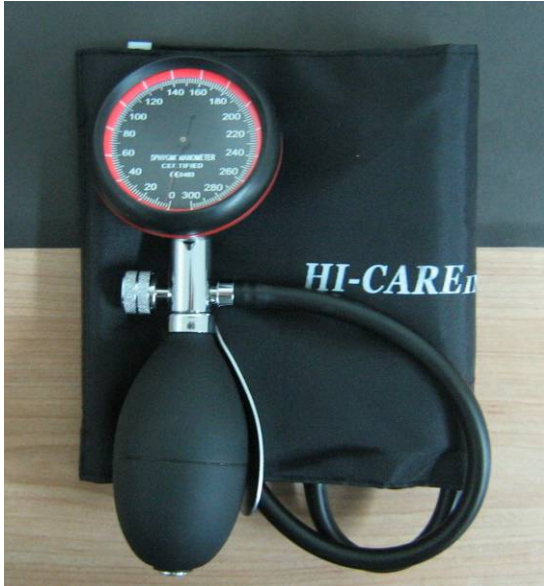

ANEROID PALM SATIN ELITE BLOOD PRESSURE METER

CODE : *BPMAPESCR*

Specifications:

- Satin chrome case and handle, 65mm diameter dial
- Aneroid gauge calibrated from 0mmHg to 300mmHg
- Red zone on gauge between 80mmHg and 160mmHg
- Navy blue washable adult size nylon cuff
- Single-tube adult size cuff and bladder
- Unique push button air release valve offers precise mini-deflation
- PVC ribbed bulb – Non Latex
- Large size metal end valve with dust filter
- Vinyl zipper case

Packing Details:

Single Unit – 1 complete set in cardboard box

(190mm x 100mm x 75mm), 550 grams

Carton – 30 Pieces (440mm x 480mm x 325mm), 21.5kg

Quality Approvals:

CE, ISO